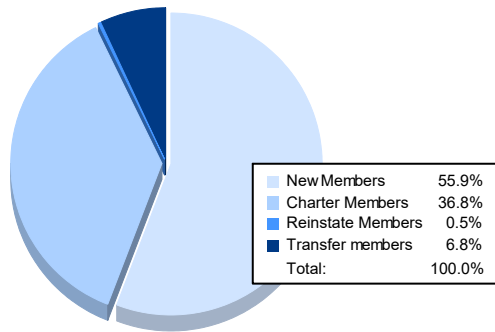

Membership Composition June 2022 Cumulative