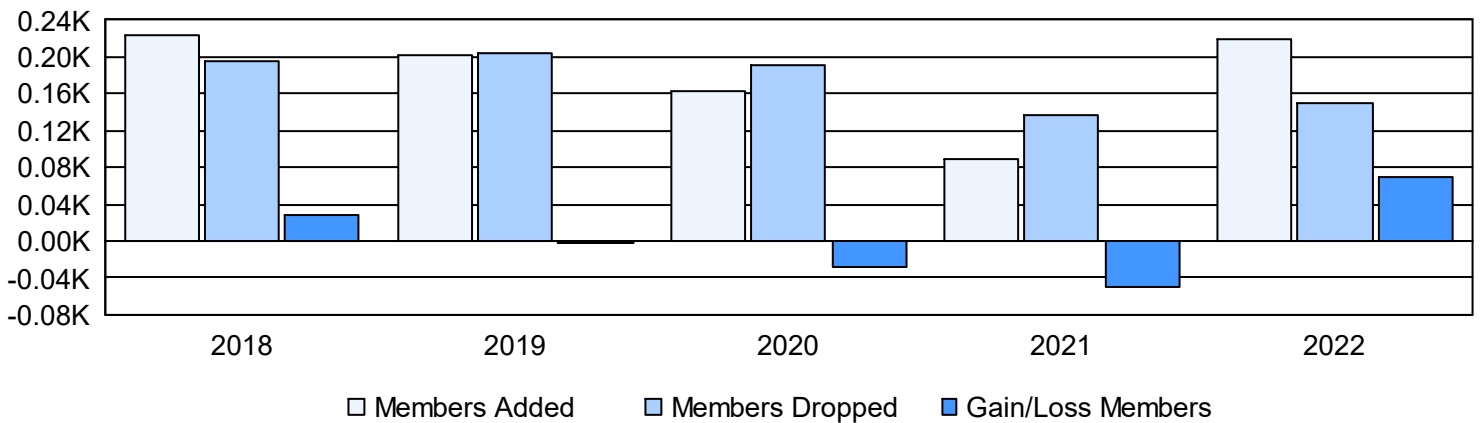

Year	New Clubs	Dropped Clubs	Gain/ Loss Clubs	New Members	Charter Members	Reinstate Members	Transfer Members	Total Member Added	Total Members Dropped	Gain/ Loss Members
2017-2018	3	1	2	116	79	4	25	224	195	29
2018-2019	3	0	3	94	93	5	10	202	204	-2
2019-2020	1	0	1	110	33	2	17	162	191	-29
2020-2021	1	0	1	55	22	4	7	88	137	-49
2021-2022	3	1	2	123	81	1	15	220	150	70
Average	2	0	2	100	62	3	15	179	175	4

Clubs

Members