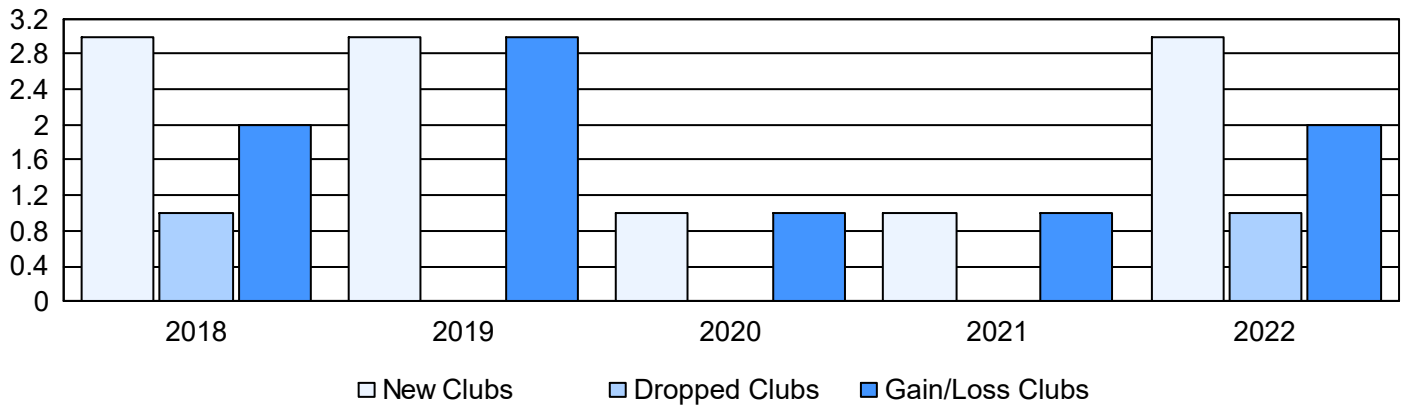

Year	New Clubs	Dropped Clubs	Gain/ Loss Clubs	New Members	Charter Members	Reinstate Members	Transfer Members	Total Member Added	Total Members Dropped	Gain/ Loss Members
2017-2018	3	1	2	116	79	4	25	224	195	29
2018-2019	3	0	3	94	93	5	10	202	204	-2
2019-2020	1	0	1	110	33	2	17	162	191	-29
2020-2021	1	0	1	55	22	4	7	88	137	-49
2021-2022	3	1	2	123	81	1	15	220	150	70
<b>Average</b>	<b>2</b>	<b>0</b>	<b>2</b>	<b>100</b>	<b>62</b>	<b>3</b>	<b>15</b>	<b>179</b>	<b>175</b>	<b>4</b>

### Clubs